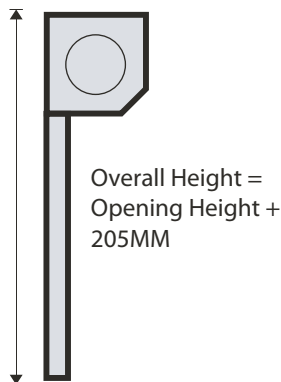

Kaiser Roll Doors Micro-Roll Door Order Form

CUSTOMER NAME

DELIVERY DATE REQ

CUSTOMER REFERENCE

ORDER DATE

| | |
|----------------------|-------|
| | 149MM |
| PLATE SHUTTER HEIGHT | |
| SIZE OVERALL | |
| A | 2250 |
| B | 3000 |

L/Hand

MOTOR HANDING
PLEASE TICK BOX

R/Hand

Overall Width

Overall Height

Guide Width

Reveal Or Face Fix

Shaded Boxes Indicate Standard Colour Option. Please Tick Colour Option Required.