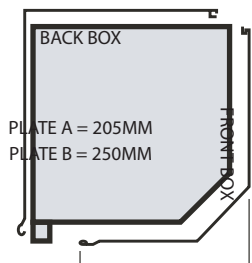

Kaiser Roll Doors Micro-Roll Door Order Form

CUSTOMER NAME

DELIVERY DATE REQ

CUSTOMER REFERENCE

ORDER DATE

| | |
|----------------------|-------|
| | 149MM |
| PLATE SHUTTER HEIGHT | |
| SIZE OVERALL | |
| A | 2250 |
| B | 3000 |

L/Hand

MOTOR HANDING
PLEASE TICK BOX

R/Hand

Overall Width

Overall Height

Guide Width

Reveal Or Face Fix

Shaded Boxes Indicate Standard Colour Option. Please Tick Colour Option Required.