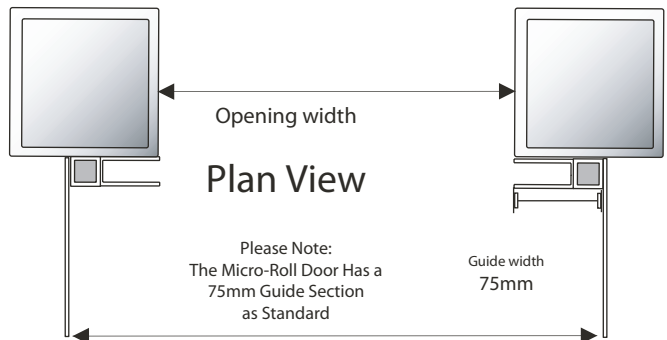

Kaiser Roll Doors Micro-Roll Door Order Form

CUSTOMER NAME

DELIVERY DATE REQ

CUSTOMER REFERENCE

ORDER DATE

| | |
|----------------------|-------|
| | 149MM |
| PLATE SHUTTER HEIGHT | |
| SIZE OVERALL | |
| A | 2250 |
| B | 3000 |

L/Hand

MOTOR HANDING
PLEASE TICK BOX

R/Hand

Overall Width

Overall Height

Guide Width

Reveal Or Face Fix

Shaded Boxes Indicate Standard Colour Option. Please Tick Colour Option Required.